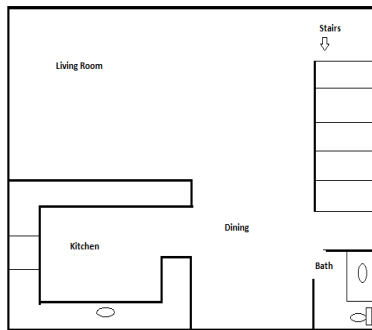

Hurry – these go fast!

3 Bedroom /2 ½ Bath Townhomes
(Approx 1,600 sq ft)

1 Bedroom – 1 Bath
(approx. 800 sq)

1st Floor

2nd Floor

Amenities:

- 3 bedroom 2 1/2 bath (w/garages)
- Spacious 1 Bed (w/reserved parking)
- Fully equipped kitchen
- Private Patio/Balcony
- Washer & Dryer hookups
- Private Road
- Panoramic views
- Easy Freeway access
- Close to downtown Vista w/shopping, dining & entertainment