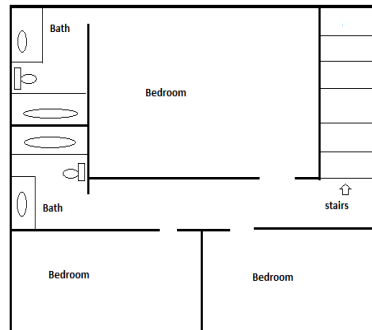

735 Franklin Lane Vista CA 92084

Terraced on hillside with panoramic views, this small 7 unit complex is located on private road in Vista, CA. Just minutes from downtown Vista. This building features spacious 1 bedroom apartments and oversized 3 bedroom townhomes. (Some units with attached garages). Large kitchens and plenty of space & storage! Located minutes from downtown Vista with shopping, dining, and entertainment. Just a short drive to beach or Camp Pendleton.

Hurry – these go fast!

3 Bedroom /2 ½ Bath Townhomes
(Approx 1,600 sq ft)

1 Bedroom – 1 Bath
(approx. 800 sq)

1st Floor

2nd Floor

Amenities:

- 3 bedroom 2 1/2 bath (w/garages)
- Spacious 1 Bed (w/reserved parking)
- Fully equipped kitchen
- Private Patio/Balcony
- Washer & Dryer hookups
- Private Road
- Panoramic views
- Easy Freeway access
- Close to downtown Vista w/shopping, dining & entertainment