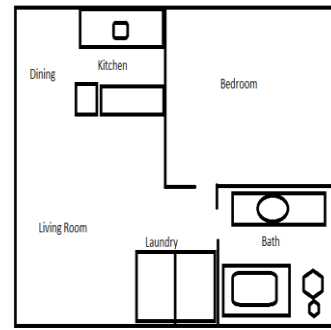

735 Franklin Lane Vista CA 92084

Terraced on hillside with panoramic views, this small 7 unit complex is located on private road in Vista, CA. Just minutes from downtown Vista. This building features spacious 1 bedroom apartments and oversized 3 bedroom townhomes. (Some units with attached garages). Large kitchens and plenty of space & storage! Located minutes from downtown Vista with shopping, dining, and entertainment. Just a short drive to beach or Camp Pendleton.

Hurry – these go fast!

3 Bedroom /2 ½ Bath Townhomes
(Approx 1,600 sq ft)

1 Bedroom – 1 Bath
(approx. 800 sq)

1st Floor

2nd Floor

Amenities:

- 3 bedroom 2 1/2 bath (w/garages)
- Spacious 1 Bed (w/reserved parking)
- Fully equipped kitchen
- Private Patio/Balcony
- Washer & Dryer hookups
- Private Road
- Panoramic views
- Easy Freeway access
- Close to downtown Vista w/shopping, dining & entertainment