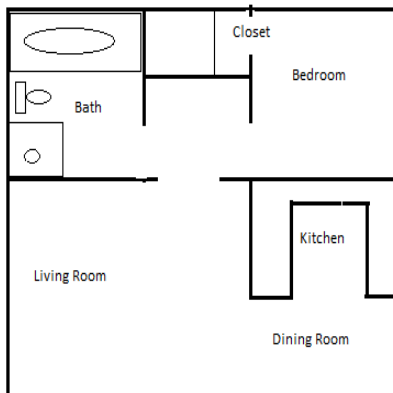

# Pacific Vista Apartments

Pacific Vista Apartments is located in Vista, CA. This is a small community complex. Pacific Vista features 1 & 2 bedroom apartments with spacious floor plans, walk-in closets, and private garages. Close to downtown Vista with shopping and transportation.

*Friendly bilingual staff!*

1 Bedroom/ 1 Bath Apartment  
(Approx. 800 Sq ft)

2 Bedroom/1 Bath  
(Approx 900 sq ft )

*Sample Floor Plans (Not to Scale)*

- Spacious 1 & 2 Bedrooms
- Large Private Patio/Balcony
- Laundry Facility
- Private Garages
- Fully Equipped Kitchens
- Paid Water & Trash
- Walk-in Closet