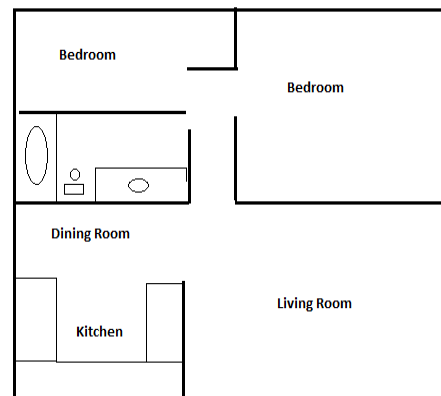

# Pacific Vista Apartments

Pacific Vista Apartments is located in Vista, CA. This is a small community complex. Pacific Vista features 1 & 2 bedroom apartments with spacious floor plans, walk-in closets, and private garages. Close to downtown Vista with shopping and transportation.

*Friendly bilingual staff!*

1 Bedroom/ 1 Bath Apartment  
(Approx. 800 Sq ft)

2 Bedroom/1 Bath  
(Approx 900 sq ft )

*Sample Floor Plans (Not to Scale)*

- Spacious 1 & 2 Bedrooms
- Large Private Patio/Balcony
- Laundry Facility
- Private Garages
- Fully Equipped Kitchens
- Paid Water & Trash
- Walk-in Closet