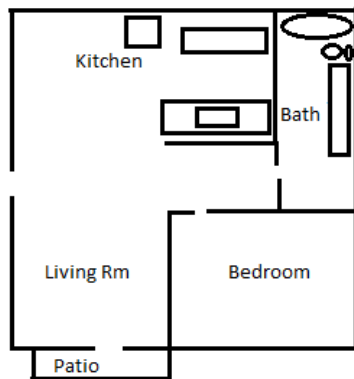

La Valle De Vista

“La Valle de Vista” literally means the Valley of View. Located in the climatic wonderland of Vista, La Valle de Vista Apartments feature extra large 1 and 2 bedroom floor plans. Each unit has a private patio/balcony and locking storage. Lush Landscaping. Where quality meets affordability! Located near schools, shopping, and restaurants. A quick drive to the beach or Camp Pendleton.

1 Bedroom/ 1 Bath
Approx 800 sq ft

2 Bedroom/ 2 Bath
Approx 900 sq ft

★ All floor plans are samples and not to scale

- * Spacious 1 & 2 bedroom floor plans
- * Private Patios/Balcony
- * Locking storage
- * Fully equipped kitchens
w/ refrigerators & dishwasher
- * Reserved Covered Parking
- * On-site Laundry Facilities
- * Ceiling Fans
- * Close to Major shopping,
Dining & Entertainment.
- * Cats Welcome